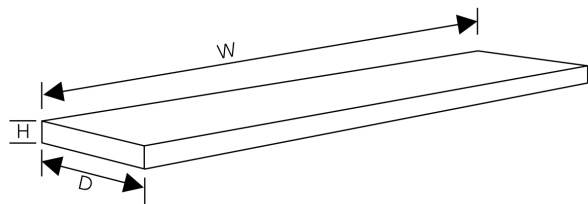

neelnox

LET
THERE
BE **DESIGN.**

Y-112-P

FEATURES

- Premium 304 Grade Stainless Steel
- Equipped with SoundDefy™ noise concealing technology
- Concealed hardware included for a seamless installation
- Double walled stainless steel construction ensures no screws are visible after installation

Model	Y-112-P
Product	Floating Shelf
Size	30"(W) x 9"(D) x 1 1/4"(H)
Slope	-
Hardware	Included, Concealed

FINISHES	Polished (-P)	Brushed Bronze (-BBRZ)	Light Beige (-LTBGE)
	Brushed (-B)	Antique Brass (-ABRS)	Grey (-GRAY)
	Brushed Gold (-BGLD)	Antique Copper (-ACOP)	Beige (-BEIGE)
	Matte Black (-BLK)	Matte White (-WHT)	Polished Gold (-PGLD)
	Oil Rubbed Bronze (-ORB)	Brushed Black (-BRBLK)	Polished Rose Gold (-PRGD)
	Brushed Brass (-BBRS)	Brushed Rose Gold (-BRGD)	